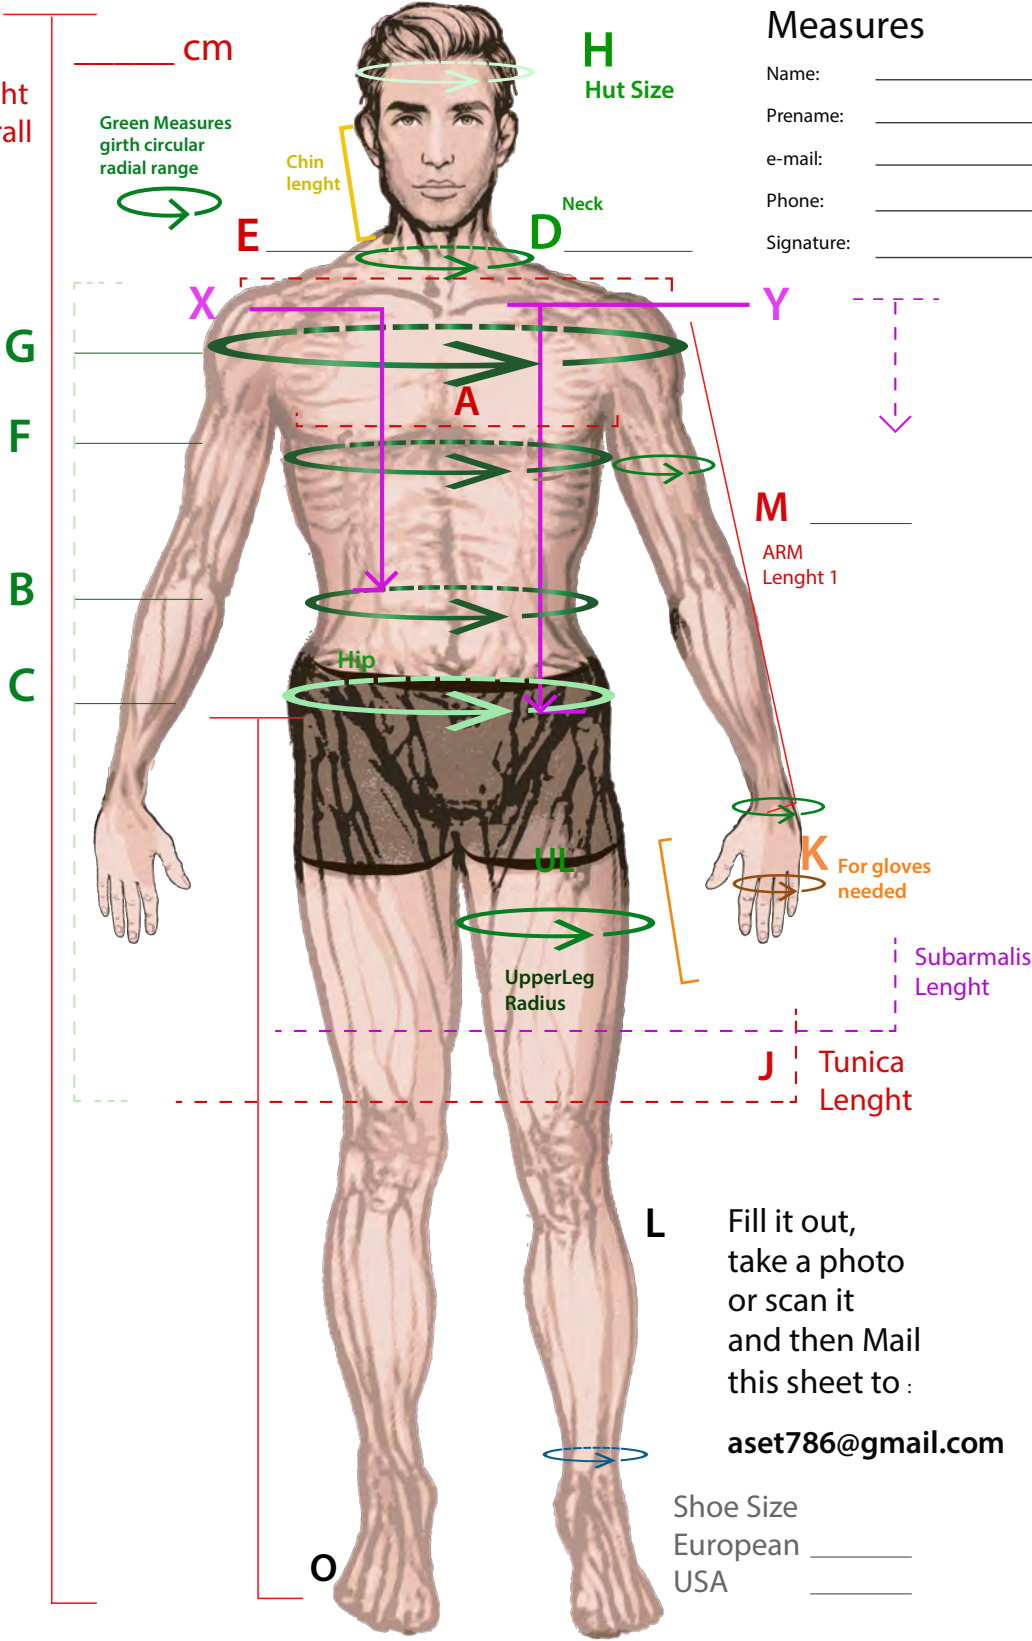

Just Call us to speak about your individual design. Here you can find some examples for your inspiration and imagination boost if needed.

Please fill out the  
feet measures sheet

Price Range  
310 - 450  
USD

# LUTHERA ARMOR

Size  
Height  
Overall